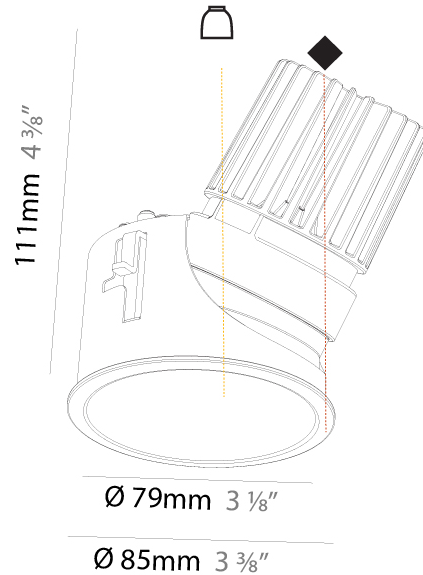

GENERAL

Series: Invader Wallwash
Brand: Prolicht
Division: Architectural
Mounting Type: Recessed
Mounting Location: Ceiling
Subcategory: Wallwash

PHYSICAL

Shape: Round
Diameter (mm): 85
Diameter (in): 3 3/8
Height (mm): 111
Height (in): 4 3/8
Min. Recessing Depth (mm): 120
Min. Recessing Depth (in): 4 3/4
Light Distribution: Downlight
Weight (kg): 0.363
Weight (lbs): 0.8
Fixture Finish: SSR / BKV / CWI / CRY / HAB / UFT / ITA / RUA / FTG / MYG / LOD / PUS / FRO / FUP / KIA / POP / BLS / SPG / MEY / GOH / GUM / CHC / COM / ABZ / JAG / OBR / MOS / ROR
Fixture Material: Aluminum
Cut-out Measurements: D - 80mm / 3 1/8"

ELECTRICAL

Lamp Type: LED (Zhaga Standard)
Input Wattage (W): 13.8
Total Output Wattage (W): 12.5
Dimming: Tri-Mode (Non-Dimming and Phase Dimming (120Vac only) and 0-10V Dimming)
Driver Included: No
Driver Location: Recessed Housing
Driver Type: Constant Current - Universal
Housing: See components
Input Voltage (V): 120 - 277
Constant Current (MA): 350

LED

Number of LEDs: 1
Color Temperature (°K): 2700 / 3000 / 3500 / 4000
Max. Delivered Lumen (lm): 1048 / 1096 / 1126 / 1159
CRI: >90 CRI
Lamp Life (hrs): 50000

OPTICAL

RATINGS AND CERTIFICATIONS

Certified By: Certified for North American Standards
IP rating: IP65

PROJECT
TYPE
SPECIFIER
QUANTITY
DATE