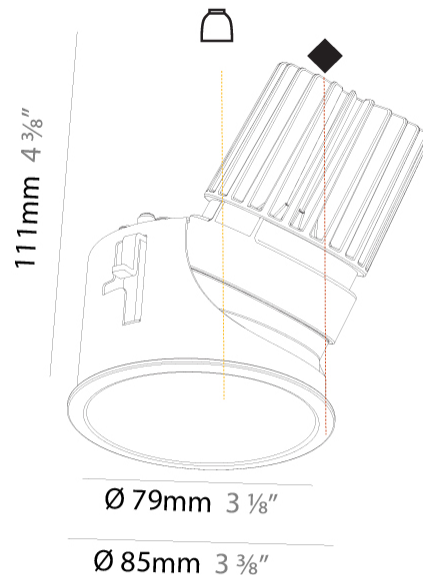

GENERAL

Series: Invader Wallwash
Brand: Prolicht
Division: Architectural
Mounting Type: Recessed
Mounting Location: Ceiling
Subcategory: Downlight

PHYSICAL

Shape: Round
Diameter (mm): 85
Diameter (in): 3 3/8
Height (mm): 111
Height (in): 4 3/8
Ceiling Thickness (mm): 5 - 30
Ceiling Thickness (in): 1/16 - 1 3/16
Min. Recessing Depth (mm): 120
Min. Recessing Depth (in): 4 3/4
Light Distribution: Downlight
Weight (kg): 0.351
Weight (lbs): 0.774
Fixture Finish: SSR / BKV / CWI / CRY / HAB / UFT / ITA / RUA / FTG / MYG / LOD / PUS / FRO / FUP / KIA / POP / BLS / SPG / MEY / GOH / GUM / CHC / COM / ABZ / JAG / OBR / MOS / ROR
Fixture Material: Aluminum
Cut-out Measurements: D - 80mm / 3 1/8"

ELECTRICAL

Lamp Type: LED (Zhaga Standard)
Input Wattage (W): 14.3
Total Output Wattage (W): 13
Dimming: Tri-Mode (Non-Dimming and Phase Dimming (120Vac only) and 0-10V Dimming)
Driver Included: No
Driver Location: Recessed Housing
Driver Type: Constant Current - Universal
Housing: See components
Input Voltage (V): 120 - 277
Constant Current (MA): 350

LED

Number of LEDs: 1
Color Temperature (°K): 2700 / 3000 / 3500 / 4000
Max. Delivered Lumen (lm): 970 / 1000 / 1058 / 1080
Nominal Lumen (lm): 1304 / 1352 / 1421 / 1450
CRI: >90 CRI
Lamp Life (hrs): 50000

OPTICAL

Reflector: 20 / 40 / 60
Adjustability: Fixed

RATINGS AND CERTIFICATIONS

Certified By: Certified for North American Standards
IP rating: IP20